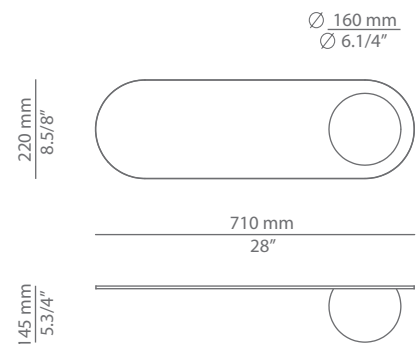

CIRC

wall lamp

A-3703

| Date | Type |
|-----------|----------|
| Project | |
| Location | |
| Model # | Quantity |
| Specifier | |

Description

Illuminated oval grey fumé mirror with an integrated dimmable LED providing direct and indirect light.
Glass shade.

Pictures above might not show the specified dimensions or material. They are for illustration purposes only.

Ordering information

| Product Code | Lamp | Finish |
|--------------|--|--|
| ■ A-3703 | LED 10W (2700K / Ang 120° / >80 CRI) A+ 230V (included) / Typ* 850 lumens Dimmable Triac Glass shade | ■ 23 GR F Grey Fumé ■ 65 BR F Bronze Fumé ■ CUSTOM |