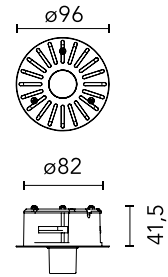

FLOS

08.0207.00A

No Trim installation frame for ceiling mounting

Are you a professional and your project needs consulting and support?

[BOOK AN APPOINTMENT](#)

Main specifications

Mounting	Ceiling recessed
Environments	Indoor dry location

Physical

Recessed depth (mm) 45

Download

[Mounting instructions](#)

[↓ PDF](#)