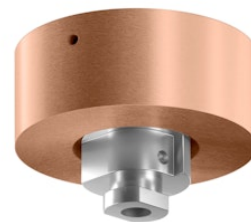

FLOS

08.0212.EQA Brushed Copper

Coated aluminum mount for surface installation (ceiling)

Coated aluminum mount for surface installation (ceiling)

Are you a professional and your project needs consulting and support?

[BOOK AN APPOINTMENT](#)

Main specifications

Mounting	Ceiling surface
Environments	Indoor dry location

Physical

Colour	Brushed Copper
Net weight (kg)	0.18
Package height (mm)	125
Package width (mm)	140
Package length (mm)	140
IP internal	20