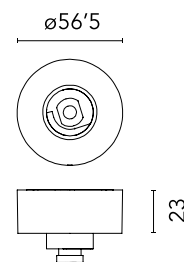

[BOOK AN APPOINTMENT](#)

Main specifications

Mounting	Ceiling surface
Environments	Indoor dry location

Physical

Colour	Brushed Copper
Net weight (kg)	0.18
Package height (mm)	125
Package width (mm)	140
Package length (mm)	140
IP internal	20