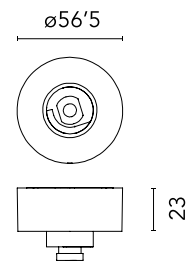

[BOOK AN APPOINTMENT](#)

Main specifications

Mounting	Ceiling surface
Environments	Indoor dry location

Physical

Colour	Matte White
Net weight (kg)	0.18
Package height (mm)	125
Package width (mm)	140
Package length (mm)	140
IP internal	20