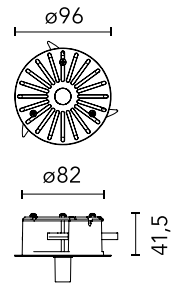

### Physical

Recessed depth (mm) 45