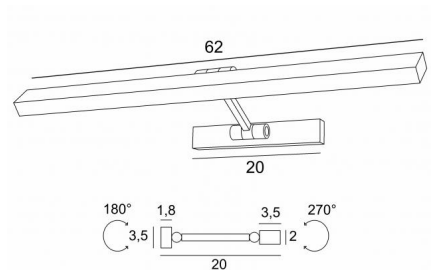

OUBA 65 in light bronze