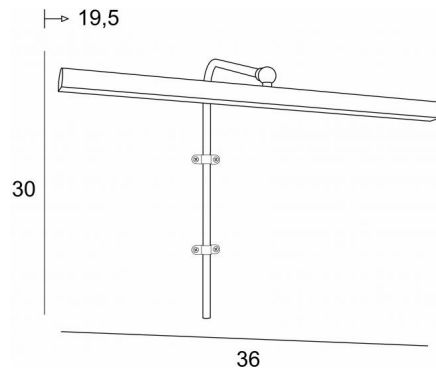

RICHELIEU 35

RICHELIEU 35 in brushed brass

This elegant luminaire has all the qualities required to enhance your painting. Slim and easy to handle. Powerful, warm and even light. It is the result of a long series of tests and improvements. This painting light is certainly the most reliable and the best on the market. Available in 3 sizes

A model called **VERSAILLES** is available with a box positioned directly up the painting

OVERALL SIZES

H30cm L36cm |→19,5cm

BASE

Two wall attachments

TECHNICAL DATA

LED strips integrated

Driver : 24-230V 12W 0,5A

Consumption : 4,9W

Brightness : 410lm

Colour temperature : 2700°K

Not dimmable

The reflector is adjustable trough 180°

Sizes of the reflector : Ø2,2cm L36cm

A driver is supplied separately and should be placed at the back of the picture