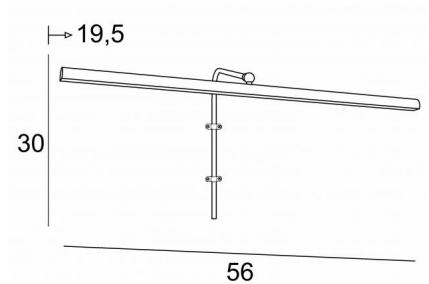

RICHELIEU 55

RICHELIEU 55 in brushed bronze

This elegant luminaire has all the qualities required to enhance your painting. Slim and easy to handle. Powerful, warm and even light. It is the result of a long series of tests and improvements. This painting light is certainly the most reliable and the best on the market. Available in 3 sizes. A model called **VERSAILLES** is available with a box positioned directly up the painting

OVERALL SIZES

H30cm L56cm |→19,5cm

BASE

Two wall attachments

TECHNICAL DATA

LED strips integrated

Driver : 24-230V 12W 0,5A

Consumption : 7,7W

Brightness : 644lm

Colour temperature : 2700°K

Not dimmable

The reflector is adjustable trough 180°

Sizes of the reflector : Ø2,2cm L56cm

A driver is supplied separately and should be placed at the back of the picture