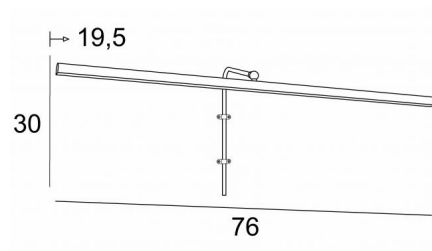

RICHELIEU 75 in brushed nickel