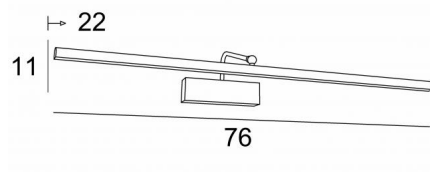

VERSAILLES 75 in brushed nickel