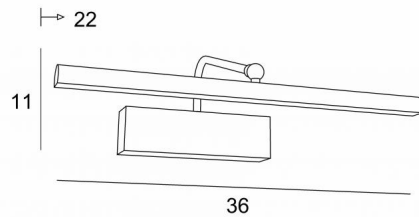

VERSAILLES 35 in brushed brass

This elegant luminaire has all the qualities required to enhance your painting. Slim and easy to handle. Powerful, warm and even light. It is the result of a long series of tests and improvements. This painting light is certainly the most reliable and the best on the market. Available in 3 sizes

A model called **RICHELIEU** is available without visible wall box and is positioned directly behind the painting

OVERALL SIZES

H11cm L36cm |→22cm

BASE

17 x 5 x 3,5cm

TECHNICAL DATA

LED strips integrated

Driver : 24-240V 18W 0,3A

Consumption : 4,9W

Brightness : 410lm

Colour temperature : 2700°K

Not dimmable

The reflector is adjustable trough 180°

Sizes of the reflector : Ø2,2cm L36cm

A fixing plate for the wall box (plan in PDF)

AVAILABLE METAL FINISHES AND CODES

25 - Brushed brass - 1893 025

29 - Brushed bronze - 1893 029

33 - Brushed nickel - 1893 033