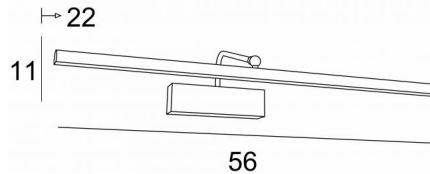

VERSAILLES 55 in brushed bronze