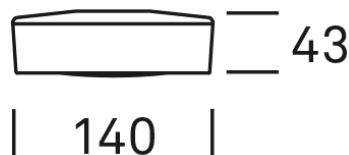

Housing colour: black RAL 9005

Material: Diecast aluminium

Equipment: Can be mounted on the ceiling or wall

Dimensions (mm): Ø140 x 43

Optics/light technology: acrylic glass diffuser fine mat

Weight: 0.84

Protection level: IP 54

Protection class: I

Control gear: PS 230 V/50 Hz, constant current 250 mA (order separately)

Light specification/technical data

Lamp: LED

System power: 4

Light flux: 490

Luminous efficiency (lm/W): 123

Colour temperature (K): 2700

Colour rendering index: >90

Unified glare rating: 25

Light distribution: Direct beam

Lifetime: 100'000h L80 B10 (Ta 25° C)

Energy efficiency: C (according to current EU labelling requirements, corresponds to A+ - A++), contains built-in LED lamps, lamps replaceable by the manufacturer

Colour consistency (MacAdam): 3

Specification text/Description: Article: 4120.120.27.2; Article name: ARVA mounted lamp/ext. control gear; Description: The robust aluminium housing with sealed diffuser makes the luminaire particularly durable and protects it from dust and insects.; Color: black RAL 9005; Optics: acrylic glass diffuser fine mat; Watt: 4W; Kelvin: 2700K; Lumen: 490lm; Materialisation: aluminium; Control gear: constant current 250mA; CRI: >90; Protection class: I; Protection level: IP 54; UGR: 25; Weight (incl. packaging): 0,84kg; ø: 140mm; Dimension (mm): Ø140 x 43mm

Drawings

Art. No.: 4120.120.27.2