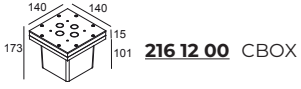

ELBO BRIDGE P 60 930 B

223 126 93 B

FINISH YOUR SPECIFICATION

Waterproof connection parts