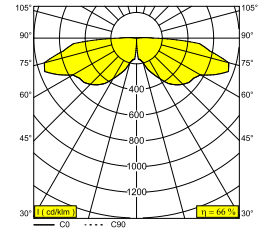

[View on website](#)

General info

LOCATION	outdoor
INSTALLATION	Floor Surface mounted
INGRESS PROTECTION	IP55
WEIGHT (KG)	2.7
ADJUSTABILITY	non adjustable
INFORMATION	INCL.GLASS OPAL INCL.LED POWER SUPPLY 350mA-DC

Electrical info

ELECTRICAL	100-240V / 50-60Hz
CLASS	II
POWER SUPPLY INCLUDED	YES
ENERGY CLASS	F

Lightsource info

LIGHTSOURCE NAME	LED
LIGHTSOURCE	LED array 4,1W / CRI>90 / 3000K / 380lm
SDCM	SDCM2
RISKGROUPE	RG2 (threshold 0,6m)
LED TECHNICS (LIGHT SOURCE)	380lm // 4,1W // 95lm/W
LED TECHNICS (LUMINAIRE)	252lm // 5W // 54lm/W

Options

- PIN 4
- CBOX
- IP68 CONNECTION KIT
- IP68 CONNECTOR 3P

For detailed installation instructions, please consult the manual: [223_126_83_HAND.pdf](#)