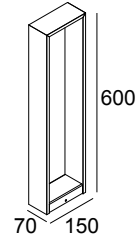

## ELBO BRIDGE P 60 930 B

223 126 93 B

AVAILABLE IN  
**ALU GREY** 223 126 93 A  
**BLACK** 223 126 93 B

[View on website](#)

### General info

<b>LOCATION</b>	outdoor
<b>INSTALLATION</b>	Floor Surface mounted
<b>INGRESS PROTECTION</b>	IP55
<b>WEIGHT (KG)</b>	2.7
<b>ADJUSTABILITY</b>	non adjustable
<b>INFORMATION</b>	INCL.GLASS OPAL INCL.LED POWER SUPPLY 350mA-DC