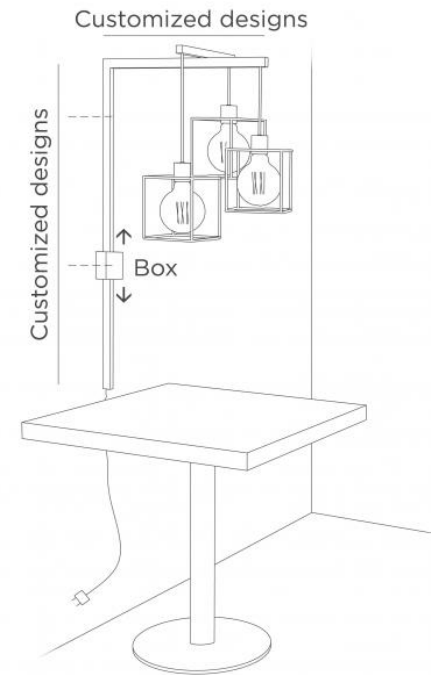

Wall lamp designed to illuminate a table with one or more pendants. Individual design according to your requirements

OVERALL SIZES

Customised design

BASE

Customised design

TECHNICAL DATA

E27 fitting(s)

Dimmable wall lamp

LED bulb(s), KERMA structure(s) or Lampshade(s) : customised design

A fixing plate for the wall box : customised design

AVAILABLE METAL FINISHES AND CODES

02 - Structured black - 1986 002

25 - Brushed brass - 1986 025

28 - Light bronze - 1986 028

29 - Brushed bronze - 1986 029

LIGHTING COLLECTION