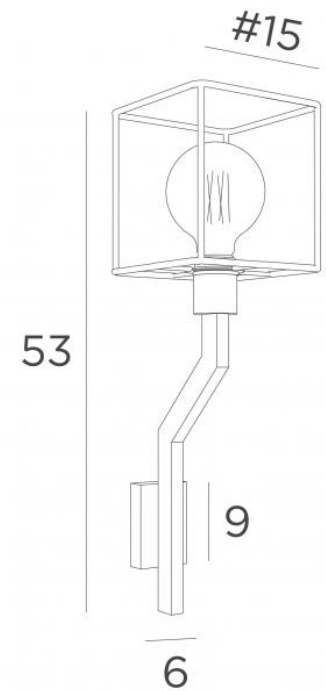

LECCE

LECCE in brushed bronze with a KERMA structure in black epoxy and a decorative gold bulb Ø125mm

Wall lamp for a decorative bulb with a metal KERMA structure. It can be presented with a traditional lampshade

OVERALL SIZES

Base : 6 x 9 x 2,1cm H53cm L15cm |→19cm

TECHNICAL DATA

One E27 fitting with ring

Dimmable wall lamp

LED bulb Gold Ø95mm dim code 6833 000 (option)

LED bulb Gold Ø125mm dim code 6834 000 (option)

A fixing plate for the wall box (plan in PDF)

AVAILABLE METAL FINISHES AND CODES

02 - Structured black - 1976 002

25 - Brushed brass - 1976 025

28 - Light bronze - 1976 028

29 - Brushed bronze - 1976 029

METAL STRUCTURES AND CODES

KERMA STRUCTURE : #15 - 15 - 17cm

Code : 4999 002 (black)

Code : 4999 025 (gold)

LIGHTING COLLECTION