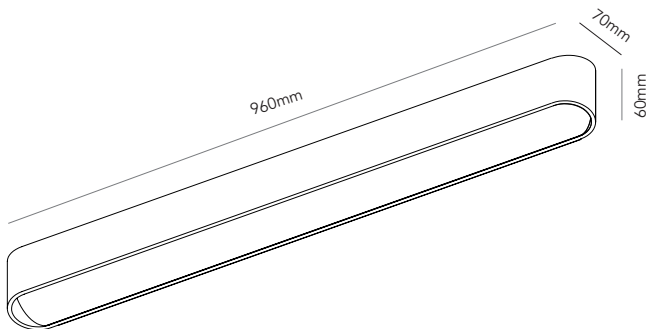

## AURA W4

Design: Nital Patel

AURA W4

# AURA - 2700/3000K SWITCH

Design: Nital Patel

**LIGHT·POINT**  
C O P E N H A G E N

ART. NAME	AURA W4		
Art. no. white	281090	-	-
EAN white	5711389810900	-	-
Material	Aluminium / Acrylic	-	-
Light source	N/A	-	-
Lifetime	50.000	-	-
Number of light sources	1	-	-
Electronical gear	N/A	-	-
Driver watt	N/A	-	-
Light source watt	32	-	-
System watt	32	-	-
Voltage	220-240V	-	-
Dimmable	Yes	-	-
Lumen output	3520 (nominal)	-	-
Lumen pr. watt	110	-	-
Flux	N/A	-	-
CCT (K)	2700/3000	-	-
RA/CRI	>90	-	-
Mac Adam	3	-	-
Light distribution	N/A	-	-
Beam angle	N/A	-	-
Tilt angle	N/A	-	-
Cutout mm.	N/A	-	-
Rotation	N/A	-	-
Looping	Yes	-	-