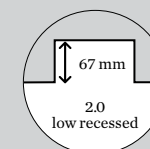

BLADE SPRING VERSIONS ONLINE

weverducre.com/more-deep-bijou