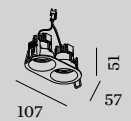

DEEP bijou

Ceiling recessed

1.0

LED COB 4W | 250mA | 17V
aluminium

IP20 A 31° SDCM2 L80|50K 0.07kg

wire springs 50-52 85 4-25

2.0

2x LED COB 4W | 250mA | 34V
aluminium

IP20 A 31° SDCM2 L80|50K 0.15kg

wire springs 50-52x100-104 67 4-25

	CODE
	165161W_
	165161M_
	165161G_
	165161Q_
	165161B_

LIGHT COLOUR	LUMEN CRI	CODE
2700K	400 >90	3
3000K	450 >90	5

	CODE
	165261W_
	165261M_
	165261G_
	165261B_