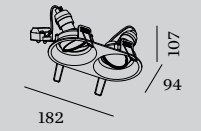

2.0 PAR16

2x PAR16 max. 12W | GU10
100-240VAC | 50-60Hz
aluminium

IP20 0°-35°/355° 0.42kg

wire springs 89x172-178 115 115 4-23

	CODE
White	112720W0
Black	112720B0

LIGHT COLOUR	LUMEN	CRI	CODE
2700K	460lm		901228W3
2700K	437lm		901228B3
3000K	500lm		901228W5
3000K	457lm		901228B5

OPTIONAL

PAR16 6.5W | GU10 | phase-cut dim

	CODE
2700K | 460lm	901228W3
2700K | 437lm	901228B3
3000K | 500lm	901228W5
3000K | 457lm	901228B5