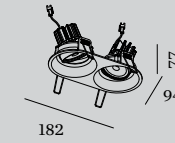

DEEP ADJUST

Ceiling recessed

2.0 LED

2x COB 6/9W | 350/500mA | 17V
aluminium

IP20 0°-35°/355° ⚡ 34° SDCM2 L80/55K 0.61kg

wire springs 89x172-178 115 90 4-23

	CODE
White	184761W_
Black	184761B_

LIGHT COLOUR	LUMEN	CRI	CODE
2700K	2x530/715	>90	3
3000K	2x575/775	>90	5
4000K	2x620/830	>90	7
2000-3000K	2x380/560	>90	9

LED module 20 years replaceability

ALWAYS USE

driver | 500mA | only 1x needed

	CODE
20W	90218601
20W dim	90224602
24W DALI	90244701

more options and specs on page 807

2.0 PAR16

2x PAR16 max. 12W | GU10
100-240VAC | 50-60Hz
aluminium

IP20 0°-35°/355° 0.42kg

wire springs 89x172-178 115 115 4-23

	CODE
White	112720W0
Black	112720B0

LIGHT COLOUR	LUMEN	CRI	CODE
2700K	460lm		901228W3
2700K	437lm		901228B3
3000K	500lm		901228W5
3000K	457lm		901228B5