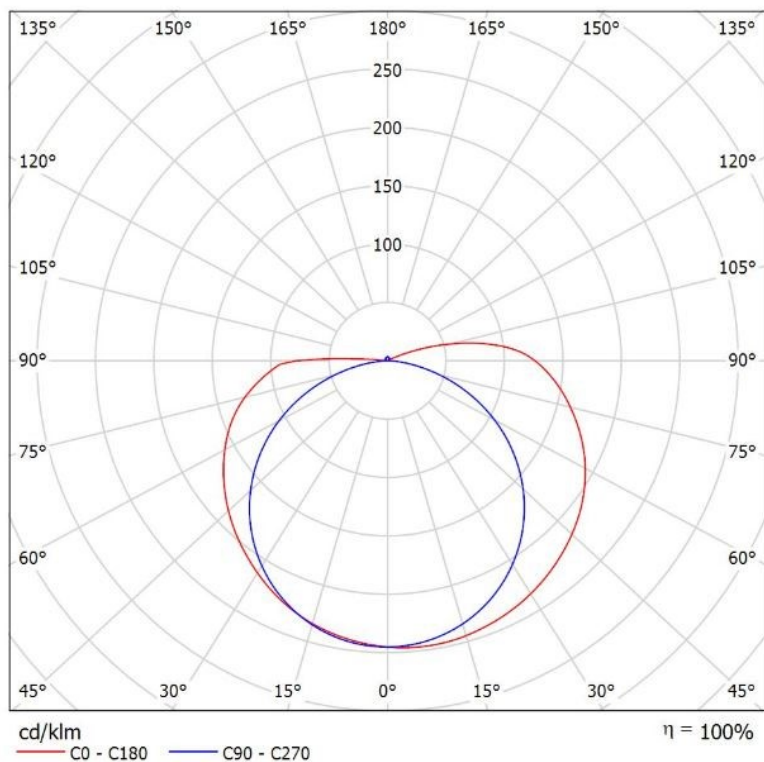

LEDSTRIP

COB linear

EE-COFS15

15W/m

2700K/3000k
4000K

1725
lm/m

140°

Dimmable
PWM

TECHNICAL FEATURES

Power	15W/m
Input current	24 Vdc
Dimmable	PWM
IP rating	20 / 65 / 67
Max. amb. Temp.	-20°C up to +40°C

MEASUREMENTS AND MATERIAL FEATURES

Measurements	10 x 1.8 x 5000 mm
Cutable every...	5 cm

LIGHTING CHARACTERISTICS

Light color	2700/3000/4000k
Beam angle	140°
CRI	RA90+
Lumen output	2700K: 1500 lm/m 3000K: 1575 lm/m 4000K: 1725 lm/m
Efficiency lm/w	2700K: 100 lm/w 3000K: 105 lm/w 4000K: 115 lm/w
LED's/m	480
LEDtype	COB lineair
Lifetime	L80B20 50000h
SDCM	< 3