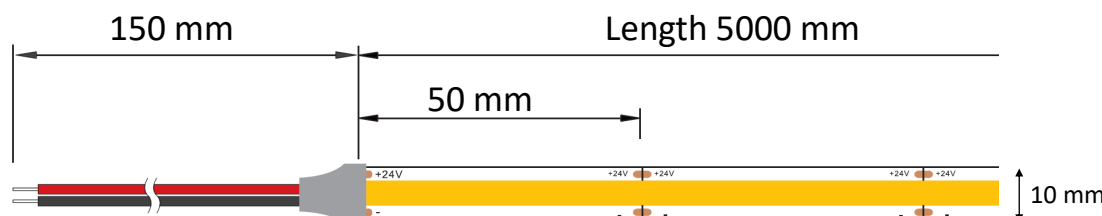

TECHNICAL FEATURES

Power	15W/m
Input current	24 Vdc
Dimmable	PWM
IP rating	20 / 65 / 67
Max. amb. Temp.	-20°C up to +40°C

MEASUREMENTS AND MATERIAL FEATURES

Measurements	10 x 1.8 x 5000 mm
Cutable every...	5 cm

LIGHTING CHARACTERISTICS

Light color	2700/3000/4000k
Beam angle	140°
CRI	RA90+
Lumen output	2700K: 1500 lm/m 3000K: 1575 lm/m 4000K: 1725 lm/m
Efficiency lm/w	2700K: 100 lm/w 3000K: 105 lm/w 4000K: 115 lm/w
LED's/m	480
LEDtype	COB lineair
Lifetime	L80B20 50000h
SDCM	< 3