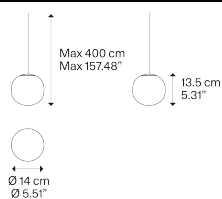

Volum 14

Light source

E14
15 W

W / L max 8 cm
W / L max 3.14"

Bulb not included

Structure: Methacrylate

Polished White

Diffuser: Blown glass

Polished White

Code

18711 1200

Net weight: 0.90 kg

Parcels: 2

IP20

Energy Saving

Dim Triac