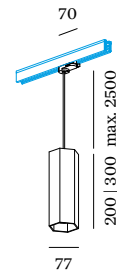

RAY | HEXO on track

3-Phase

HEXO 2.0 | 3.0

PAR16 max. 12W | GU10
100-240VAC | 50-60Hz
aluminium
3-phase track adapter

⊕ IP20 0.58 | 0.74kg

2.0

200mm

	CODE
	215320G0
	215320Q0
	215320P0
	215320B0

3.0

300mm

	CODE
	215420G0
	215420Q0
	215420P0
	215420B0

OPTIONAL

PAR16 6.5W | GU10 | phase-cut dim

	CODE
	2700K 460lm 901228W3
	2700K 437lm 901228B3
	3000K 500lm 901228W5
	3000K 457lm 901228B5

white fixture with white cable/adapter
other fixtures with black cable/adapter
more colour combinations on request

RAY 2.0 | 3.0

PAR16 max. 12W | GU10
100-240VAC | 50-60Hz
aluminium
3-phase track adapter

⊕ IP20 0.54 | 0.68kg

2.0

200mm

	CODE
	217320W0
	217320G0
	217320M0
	217320P0
	217320B0

3.0

300mm

	CODE
	217420W0
	217420G0
	217420M0
	217420P0
	217420B0

OPTIONAL

PAR16 6.5W | GU10 | phase-cut dim

	CODE
	2700K 460lm 901228W3
	2700K 437lm 901228B3
	3000K 500lm 901228W5
	3000K 457lm 901228B5