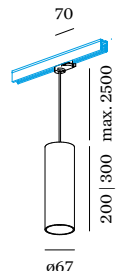

3.0

300mm

	CODE
	215420G0
	215420Q0
	215420P0
	215420B0

OPTIONAL

PAR16 6.5W | GU10 | phase-cut dim

	CODE
	2700K 460lm 901228W3
	2700K 437lm 901228B3
	3000K 500lm 901228W5
	3000K 457lm 901228B5

white fixture with white cable/adapter
other fixtures with black cable/adapter
more colour combinations on request

RAY 2.0 | 3.0

PAR16 max. 12W | GU10
100-240VAC | 50-60Hz
aluminium
3-phase track adapter

⊕ IP20 0.54 | 0.68kg

2.0

200mm

	CODE
	217320W0
	217320G0
	217320M0
	217320P0
	217320B0

3.0

300mm

	CODE
	217420W0
	217420G0
	217420M0
	217420P0
	217420B0

OPTIONAL

PAR16 6.5W | GU10 | phase-cut dim

	CODE
	2700K 460lm 901228W3
	2700K 437lm 901228B3
	3000K 500lm 901228W5
	3000K 457lm 901228B5