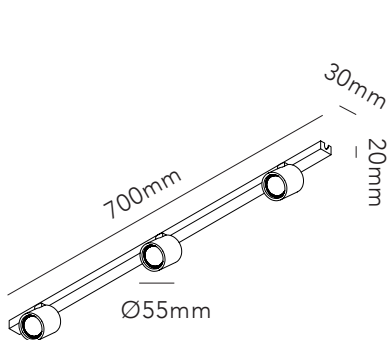

FOCUS MINI L700