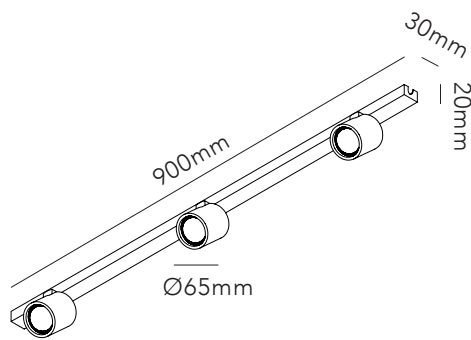

FOCUS LINE

Design: Ronni Gol

FOCUS L900