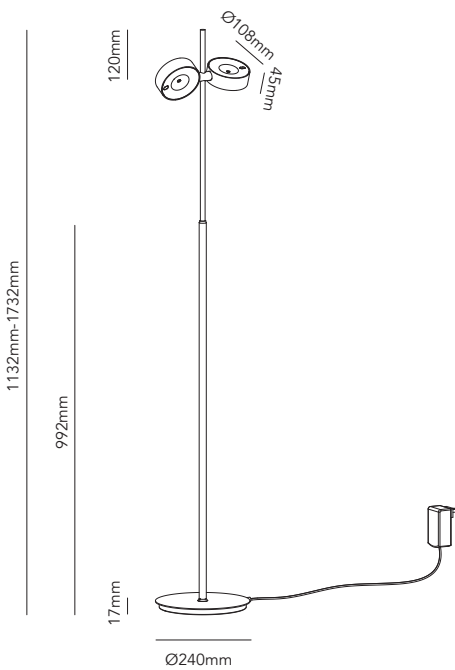

ORBIT FLOOR