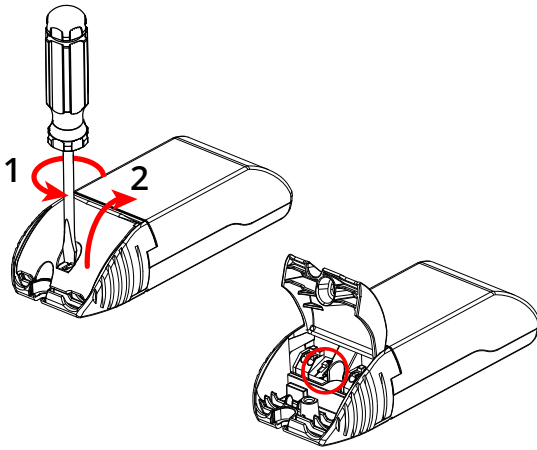

Dipswitch

Rax Soft 150 Satin 2200lm	mA	500	600	700	800
	lm	100%	118%	138%	154%
Rax Soft 150 Satin 3000lm	mA	500	600	700	800
	lm	72%	86%	100%	111%
Rax Soft 150 Satin Asymmetric 2200lm	mA	500	600	700	800
	lm	84%	100%	116%	130%
Rax Soft 150 Satin 2200lm Ra>90	mA	500	600	700	800
	lm	84%	100%	116%	130%
Rax Soft 150 Satin Asymmetric 3000lm	mA	500	600	700	800
	lm	65%	77%	90%	100%