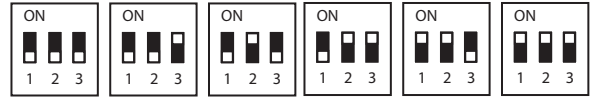

Dipswitch

Rax Soft 150 Satin 1600lm	mA	200	250	300	350	400	450
	lm	57%	71%	86%	100%	111%	125%
Rax Soft 150 Black 1600lm	mA	200	250	300	350	400	450
	lm	51%	64%	76%	89%	100%	112%
Rax Soft 150 Satin Asymmetric 1600lm	mA	200	250	300	350	400	450
	lm	51%	64%	76%	89%	100%	112%