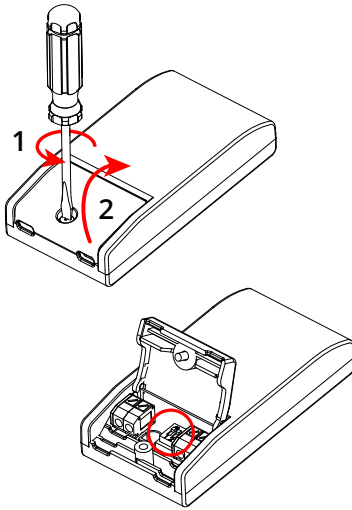

Dipswitch

Rax Soft 150 Satin 1600lm	mA	200	250	300	350	400	450
	lm	57%	71%	86%	100%	111%	125%
Rax Soft 150 Black 1600lm	mA	200	250	300	350	400	450
	lm	51%	64%	76%	89%	100%	112%
Rax Soft 150 Satin Asymmetric 1600lm	mA	200	250	300	350	400	450
	lm	51%	64%	76%	89%	100%	112%