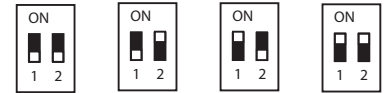

Dipswitch

Rax Soft 150 Satin 2200lm	mA	500	600	700	800
	lm	100%	118%	138%	154%
Rax Soft 150 Satin 3000lm	mA	500	600	700	800
	lm	72%	86%	100%	111%
Rax Soft 150 Satin Asymmetric 2200lm	mA	500	600	700	800
	lm	84%	100%	116%	130%
Rax Soft 150 Satin 2200lm Ra>90	mA	500	600	700	800
	lm	84%	100%	116%	130%
Rax Soft 150 Satin Asymmetric 3000lm	mA	500	600	700	800
	lm	65%	77%	90%	100%