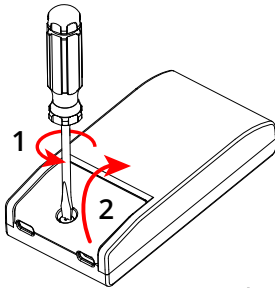

Dipswitch

Rax Soft 200 Satin 1600lm	mA	200	250	300	350	400	450
	lm	57%	71%	86%	100%	111%	125%
Rax Soft 200 Satin Asymmetric 1600lm	mA	200	250	300	350	400	450
	lm	51%	64%	76%	89%	100%	112%