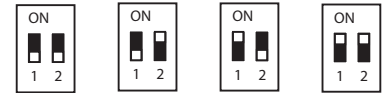

Dipswitch

Rax Soft 200 Satin 2200lm	mA	500	600	700	800
	lm	100%	118%	138%	154%
Rax Soft 200 Satin 3000lm	mA	500	600	700	800
	lm	72%	86%	100%	111%
Rax Soft 200 Satin Asymmetric 2200lm	mA	500	600	700	800
	lm	84%	100%	116%	130%
Rax Soft 200 Satin 2200lm Ra>90	mA	500	600	700	800
	lm	84%	100%	116%	130%
Rax Soft 200 Satin Asymmetric 3000lm	mA	500	600	700	800
	lm	65%	77%	90%	100%
Rax Soft 200 Black 2200lm	mA	500	600	700	800
	lm	84%	100%	116%	130%
Rax Soft 200 Black 3000lm	mA	500	600	700	800
	lm	65%	78%	90%	100%