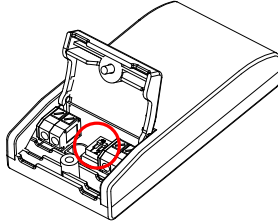

Dipswitch

Rax Soft 200 Satin 1600lm	mA	200	250	300	350	400	450
	lm	57%	71%	86%	100%	111%	125%
Rax Soft 200 Satin Asymmetric 1600lm	mA	200	250	300	350	400	450
	lm	51%	64%	76%	89%	100%	112%