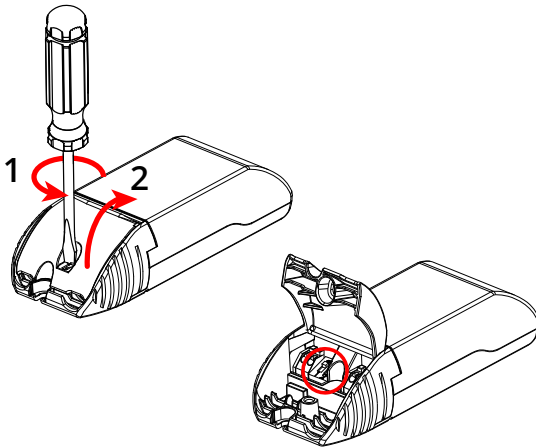

Dipswitch

Rax Soft 200 Satin 2200lm	mA	500	600	700	800
	lm	100%	118%	138%	154%
Rax Soft 200 Satin 3000lm	mA	500	600	700	800
	lm	72%	86%	100%	111%
Rax Soft 200 Satin Asymmetric 2200lm	mA	500	600	700	800
	lm	84%	100%	116%	130%
Rax Soft 200 Satin 2200lm Ra>90	mA	500	600	700	800
	lm	84%	100%	116%	130%
Rax Soft 200 Satin Asymmetric 3000lm	mA	500	600	700	800
	lm	65%	77%	90%	100%
Rax Soft 200 Black 2200lm	mA	500	600	700	800
	lm	84%	100%	116%	130%
Rax Soft 200 Black 3000lm	mA	500	600	700	800
	lm	65%	78%	90%	100%