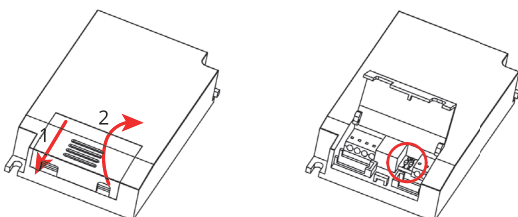

Dipswitch

Rax Soft 200 Satin 4500lm	mA	800	900	950	1050
	lm	77%	86%	91%	100%