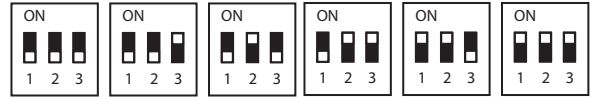

Dipswitch

| | | | | | | | |
|---|-----------|-----|-----|-----|-------------|-------------|------|
| Rax Soft 200 Satin 1600lm | mA | 200 | 250 | 300 | 350 | 400 | 450 |
| | lm | 57% | 71% | 86% | 100% | 111% | 125% |
| Rax Soft 200 Satin Asymmetric 1600lm | mA | 200 | 250 | 300 | 350 | 400 | 450 |
| | lm | 51% | 64% | 76% | 89% | 100% | 112% |