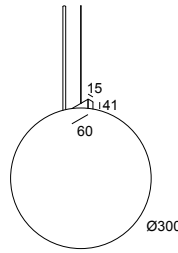

[View on website](#)

General info

LOCATION	indoor
INSTALLATION	Ceiling Suspended
INGRESS PROTECTION	IP20
WEIGHT (KG)	4,1
ADJUSTABILITY	non adjustable
INFORMATION	NCL.1 x CABLE SUSPENSION SINGLE AUTOMATIC 1.6m INCL.1 x CABLE 3 x 0.75mm²

Electrical info

	1 x T45-LED Filament max.8W
CLASS	I

Lightsource info

LIGHTSOURCE NAME	E27

Remarks

lamp not included

Options

CEILING BASE MULTI 1
CEILING BASE MULTI 3
SUSPENSION + CONNECTION TRIMLESS

For detailed installation instructions, please consult the manual: [29621_0000_HAND.pdf](#)