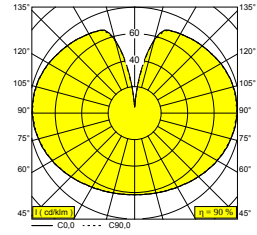

[View on website](#)

General info

LOCATION	indoor
INSTALLATION	Ceiling Suspended
INGRESS PROTECTION	IP20
WEIGHT (KG)	4,1
ADJUSTABILITY	non adjustable
INFORMATION	NCL.1 x CABLE SUSPENSION SINGLE AUTOMATIC 1.6m INCL.1 x CABLE 3 x 0.75mm²

Electrical info

	1 x T45-LED Filament max.8W
CLASS	I

Lightsource info

LIGHTSOURCE NAME	E27

Remarks

lamp not included

Options

CEILING BASE MULTI 1
CEILING BASE MULTI 3
SUSPENSION + CONNECTION TRIMLESS

For detailed installation instructions, please consult the manual: [29621_0000_HAND.pdf](#)