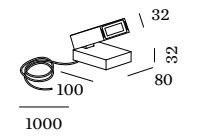

## 1.0 STAKE

LED COB 8W | phase-cut dim  
220-240VAC | 50-60Hz | incl. driver  
aluminium powder coated

IP65 0°-90° SDCM3 L80|60K 0.53kg

3000K | >90 CRI | 395lm

	CODE
	727174A5
	727174B5