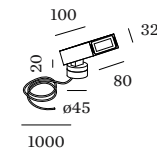

## 1.0 STAKE

LED COB 8W | phase-cut dim  
220-240VAC | 50-60Hz | incl. driver  
aluminium powder coated

IP65 0°-90° SDCM3 L80|60K 0.53kg

3000K | >90 CRI | 395lm

	CODE
	727174A5
	727174B5

## 1.0 STAKE FOLD

LED COB 8W | phase-cut dim  
220-240VAC | 50-60Hz | incl. driver  
aluminium powder coated

IP65 0°-90° SDCM3 L80|60K 0.79kg

3000K | >90 CRI | 395lm

	CODE
	727274A5
	727274B5