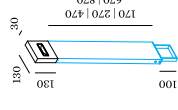

CODE
720374A4
720374Q4

ALWAYS USE

pole with fixation plate

CODE
170
270
470
670
870

CODE
A
Q

1.0

LED COB 8W | phase-cut dim  
220-240VAC | 50-60Hz | incl. driver  
aluminium powder coated

⊕ IP54 0°-40° 500lm 800lmK 1.36kg