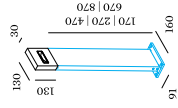

SWAY
OUTDOOR
FLOOR SURFACE

1.0

LED COB 8W | phase-cut dim
220-240VAC | 50-60Hz | incl. driver
aluminium powder coated

⊕ IP54 0°-40° 500lm 800lmK 1.36kg

3000K | >80 CRI | 445lm

CODE
720374A4
720374Q4

ALWAYS USE

pole with fixation plate

CODE
170
270
470
670
870

CODE
A
Q