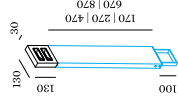

⊕ IP54 0°-40° 500lm 800lmK 1.2kg

3000K | >80 CRI | 2x445lm

CODE
720474A4
720474Q4

ALWAYS USE

pole with fixation plate

CODE
170
270
470
670
870

CODE
A
Q

2.0