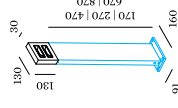

2.0

2x LED COB 8W | phase-cut dim
220-240VAC | 50-60Hz | incl. driver
aluminium powder coated

⊕ IP54 0°-40° 500lm 800lmK 1.2kg

3000K | >80 CRI | 2x445lm

CODE
720474A4
720474Q4

ALWAYS USE

pole with fixation plate

CODE
170
270
470
670
870

CODE
A
Q