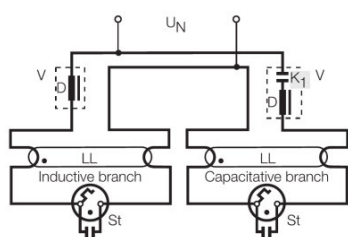

System guarantee

OSRAM System+ Guarantee in combination with OSRAM ECGs

Circuit diagram

Logistical Data

Product code	Product description	Packaging unit (Pieces/Unit)	Dimensions (length x width x height)	Volume	Gross weight