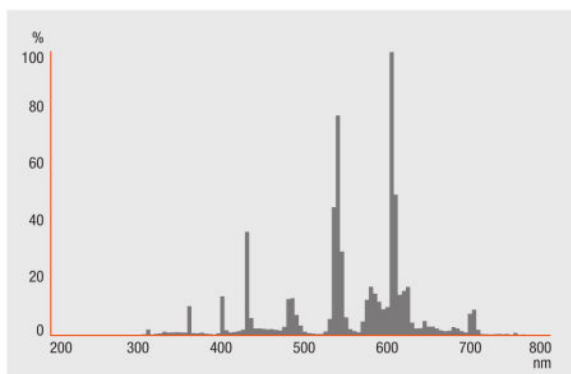

Light Distribution

Spectral power distribution