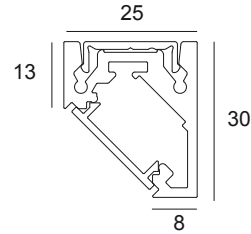

FTL25 T - PROFILE W

381 00 00 W

AVAILABLE IN
ALU ANODIZED 381 00 00 ANO
BLACK 381 00 00 B
WHITE 381 00 00 W

 [View on website](#)

General info

LOCATION	indoor-outdoor
INSTALLATION	Ceiling Surface mounted, Floor Surface mounted, Wall Surface mounted
WEIGHT (KG)	0.7
INFORMATION	MAX.L / PROFILE : 6m INCL.PC SBL INC.FIXATION CLIP