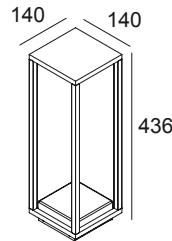

MONTUR L P 45 LED 930 DIM8 B

14711 9308 B

AVAILABLE IN

BLACK 14711 9308 B

ANTHRACITE (DARK GREY) 14711 9308 N

[View on website](#)

General info

LOCATION	outdoor
INSTALLATION	Floor Surface mounted
INGRESS PROTECTION	IP54
PROTECTION AGAINST MECHANICAL IMPACT	IK03
WEIGHT (KG)	1.6
ADJUSTABILITY	non adjustable
INFORMATION	INCL.DIMMABLE LED POWER SUPPLY 500mA-DC