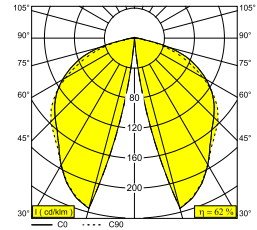

MONTUR L P 45 LED 930 DIM8 B

14711 9308 B

AVAILABLE IN

BLACK 14711 9308 B

ANTHRACITE (DARK GREY) 14711 9308 N

[View on website](#)

General info

LOCATION	outdoor
INSTALLATION	Floor Surface mounted
INGRESS PROTECTION	IP54
PROTECTION AGAINST MECHANICAL IMPACT	IK03
WEIGHT (KG)	1.6
ADJUSTABILITY	non adjustable
INFORMATION	INCL.DIMMABLE LED POWER SUPPLY 500mA-DC