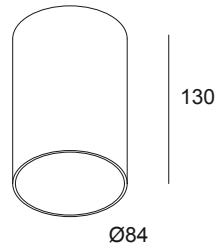

BOXY R Hi W

279 72 20 W

AVAILABLE IN
WHITE 279 72 20 W

 [View on website](#)

General info

LOCATION	indoor
INSTALLATION	Ceiling Surface mounted
INGRESS PROTECTION	IP20
WEIGHT (KG)	0.2
ADJUSTABILITY	non adjustable

Electrical info

	1 x QPAR51 max.35W
CLASS	I
DIM TYPE	mains (phase cut-off)

Lightsource info

LIGHTSOURCE NAME	GU10
MIN. DISTANCE TO LIGHTSOURCE (M)	0,5

Remarks

lamp not included

For detailed installation instructions, please consult the manual: [279_72_20_HAND.pdf](#)