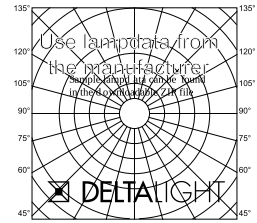

BOXY R Hi W

279 72 20 W

AVAILABLE IN
WHITE 279 72 20 W

 [View on website](#)

General info

LOCATION	indoor
INSTALLATION	Ceiling Surface mounted
INGRESS PROTECTION	IP20
WEIGHT (KG)	0.2
ADJUSTABILITY	non adjustable

Electrical info

	1 x QPAR51 max.35W
CLASS	I
DIM TYPE	mains (phase cut-off)

Lightsource info

LIGHTSOURCE NAME	GU10
MIN. DISTANCE TO LIGHTSOURCE (M)	0,5

Remarks

lamp not included

For detailed installation instructions, please consult the manual: [279_72_20_HAND.pdf](#)