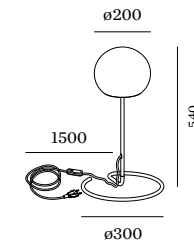

brown on

brown off

2.0

C35 max. 6W | E14 | dimmable
220-240VAC | 50-60Hz
aluminium steel powder coated
artisanal Italian hand blown glass
cable plug with dimmer switch

IP20 2.70kg

CODE	
6432COWB0	
6432COYB0	

OPTIONAL

C35 5.5W | E14 | phase-cut dim

CODE	
2700K 450lm	9003C103

more lamps and specs on page 732

3.0

A60 max. 12W | E27 | dimmable
220-240VAC | 50-60Hz
aluminium steel powder coated
artisanal Italian hand blown glass
cable plug with dimmer switch

IP20 3.80kg

CODE	
6433EOWB0	
6433EOYB0	

OPTIONAL

A60 9W | E27 | phase-cut dim

CODE	
2700K 800lm	9003E152

more lamps and specs on page 732