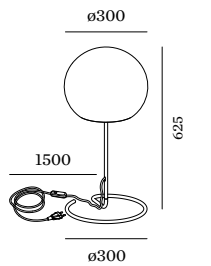

brown on

brown off

2.0

C35 max. 6W | E14 | dimmable
220-240VAC | 50-60Hz
aluminium steel powder coated
artisanal Italian hand blown glass
cable plug with dimmer switch

IP20 2.70kg

CODE	
6432COWB0	
6432COYB0	

OPTIONAL

C35 5.5W | E14 | phase-cut dim

CODE	
2700K 450lm	9003C103

more lamps and specs on page 732

3.0

A60 max. 12W | E27 | dimmable
220-240VAC | 50-60Hz
aluminium steel powder coated
artisanal Italian hand blown glass
cable plug with dimmer switch

IP20 3.80kg

CODE	
6433EOWB0	
6433EOYB0	

OPTIONAL

A60 9W | E27 | phase-cut dim

CODE	
2700K 800lm	9003E152

more lamps and specs on page 732