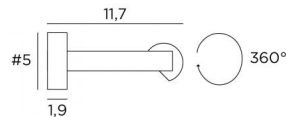

CREMONE 125

CREMONE 125 in brushed bronze

Bookcase or painting light with integrated LED without driver. The reflector is rotated to 360°. Warm light

This model is available in 3 different sizes

OVERALL SIZES

H5cm L130,5cm |→11,7cm

BASE

#5 x 1,9cm (x2)

TECHNICAL DATA

Integrated 230V LED module

No driver

Consumption : 28,8W

Brightness : 2652lm