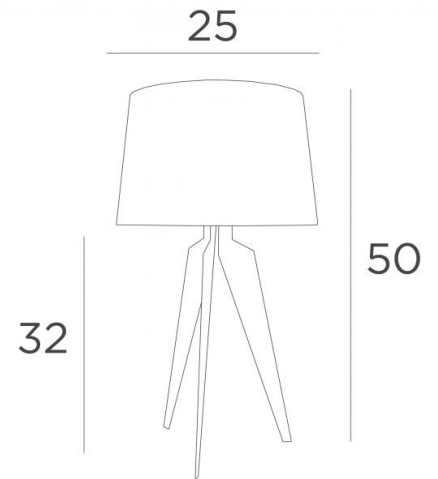

ALBI 1

ALBI 1 in brushed brass with lampshade in Coton ardoise (fabric from category 1)

Small table lamp with a round lampshade
A nice ambient luminary to place on top of a piece of furniture
Is also available in a larger model

OVERALL SIZES

H50cm Ø25cm

TECHNICAL DATA

E27 fitting with ring
Switch on the cable

AVAILABLE METAL FINISHES AND CODES

25 - Brushed brass - 2164 025

28 - Light bronze - 2164 028

29 - Brushed bronze - 2164 029

LAMPSHADE : SIZES & CODE

Ø22 - 25 - 18cm

Code: 2164 + fabric code

We propose more than 150 materials/colors for lampshades.