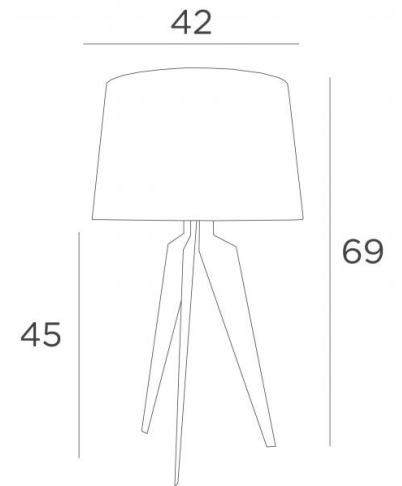

ALBI 2

ALBI 2 in light bronze with lampshade in Maille craie (fabric from category 1)

Table lamp with a round lampshade  
A nice ambient luminary place on top of a piece of furniture  
Is also available in a smaller model

#### OVERALL SIZES

H69cm Ø42cm

#### LAMPSHADE : SIZES & CODE

Ø36 - 42 - 27cm

Code: 2165 + fabric code

We propose more than 150 materials/colors for lampshades.