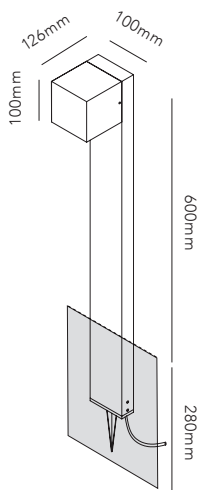

## CUBE STAND

Design: Ronni Gol

# CUBE STAND

Design: Ronni Gol

**LIGHT·POINT**  
C O P E N H A G E N

ART. NAME	CUBE STAND G9	CUBE STAND LED
Art. no. black	256107 + 256162	256107+ 256192
EAN black	5711389561079 + 5711389561628	5711389561079 + 5711389561925
Material	Aluminium	Aluminium
Light source	G9	TEEN (LED)
Lifetime	-	50.000hours
Number of light sources	1	1
Electronical gear	N/A	KDMH003S0350RR64
Driver watt	-	-
Light source watt	60W	3,2W
System watt	-	3,2W
Voltage	220-240V	220-240V
Dimmable	N/A	TRAIC
Lumen output	-	368lm
Lumen pr. watt	-	115
CCT (K)	-	3000K
RA/CRI	-	90
Mac Adam	N/A	3
Light distribution	Down	Down
Beam angle	-	0-90
Tilt angle	N/A	N/A
Cutout mm.	N/A	N/A
Rotation	N/A	N/A
Looping	Yes	No