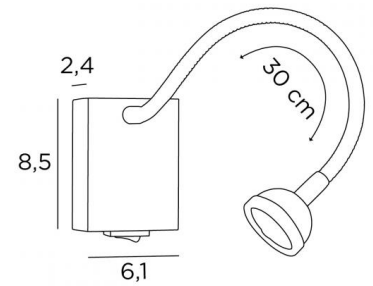

ALTAIR

ALTAIR in brushed bronze

Small reading lamp with a flexible and a spotlight with integrated LED to place by a bed. Minimalist yet efficient, a warm and concentrated light is spread

OVERALL SIZES

H8,5cm L6,1cm |→36cm

Spotlight : Ø4cm H2,4cm

BASE

6,1 x 8,5 x 2,4cm

TECHNICAL DATA

Integrated power LED

Driver : 14-230V 50-60HZ 350mA

Consumption : 1W

Brightness : 119lm

Colour temperature : 2700°K

Not dimmable wall lamp

A 30cm flex

The spotlight can be directed to all directions

A rocker switch at the bottom of the box

A fixing plate for the wall box ([plan in PDF](#))

AVAILABLE METAL FINISHES AND CODES