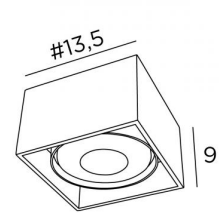

## ATRIA 1 FIXE

ATRIA 1 FIXE in structured white

Ceiling spotlight with one fixed bulb (Ø111mm). Also available with a mobile bulb

### BASE

#13,5 x 9cm

### TECHNICAL DATA

Ceiling spotlight suitable for one AR111 - Ø111mm bulb (G53 base)

Bulb powered in 12V by a transformer :

12-230V 50-60Hz 3-60W

and designed for LED bulb

The bulb is not adjustable

Dimmable ceiling spotlight