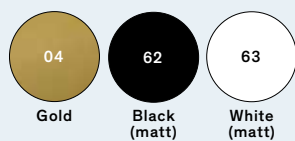

Squiggle: Suspension

cod: H3

Light Source	MID POWER LED
Power	67 Watt
Kelvin	2.700, 3.000
Dimmer	push, dali, 0/1-10V, casambi
Lumen	4.600
CRI	90

Squiggle: Suspension

cod: H4

Light Source	MID POWER LED
Power	67 Watt
Kelvin	2.700, 3.000
Dimmer	push, dali, 0/1-10V, casambi
Lumen	4.600
CRI	90

Catalogue