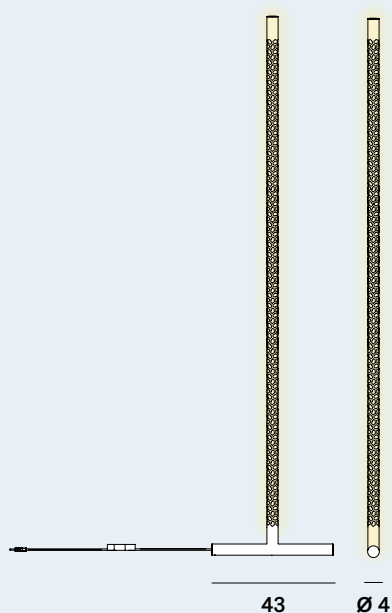

Squiggle: Suspension

cod: H1

Light Source	MID POWER LED
Power	40 Watt
Kelvin	2.700, 3.000
Dimmer	push, dali, 0/1-10V, casambi
Lumen	2.800
CRI	90

Squiggle: Suspension

cod: H2

Light Source	MID POWER LED
Power	56 Watt
Kelvin	2.700, 3.000
Dimmer	push, dali, 0/1-10V, casambi
Lumen	3.900
CRI	90

Class A / A+ / A++

Catalogue

Squiggle: Suspension

cod: H10

Light Source	MID POWER LED
Power	72 Watt
Kelvin	2.700, 3.000
Dimmer	push, dali, 0/1-10 V, casambi
Lumen	5.050
CRI	90

Squiggle: Suspension

cod: H11

Light Source	MID POWER LED
Power	78 Watt
Kelvin	2.700, 3.000
Dimmer	push, dali, 0/1-10 V, casambi
Lumen	5.500
CRI	90

Squiggle: Suspension

cod: H12

Light Source	MID POWER LED
Power	34 Watt
Kelvin	2.700, 3.000
Dimmer	foot
Lumen	2.400
CRI	90

Class A / A+ / A++

Squiggle: Floor

cod: F1

Light Source	MID POWER LED
Power	43 Watt
Kelvin	2.700, 3.000
Dimmer	foot
Lumen	3.000
CRI	90