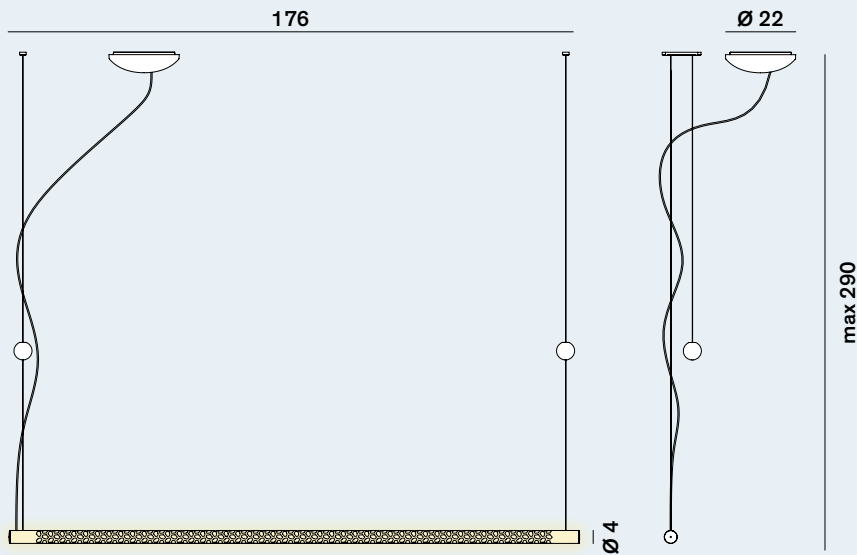

Squiggle: Suspension

cod: H8

Light Source	MID POWER LED
Power	36 Watt
Kelvin	2.700, 3.000
Dimmer	push, dali, 0/1-10 V, casambi
Lumen	2.500
CRI	90

Class A / A+ / A++

Squiggle: Suspension

cod: H9

Light Source	MID POWER LED
Power	39 Watt
Kelvin	2.700, 3.000
Dimmer	push, dali, 0/1-10 V, casambi
Lumen	2.700
CRI	90