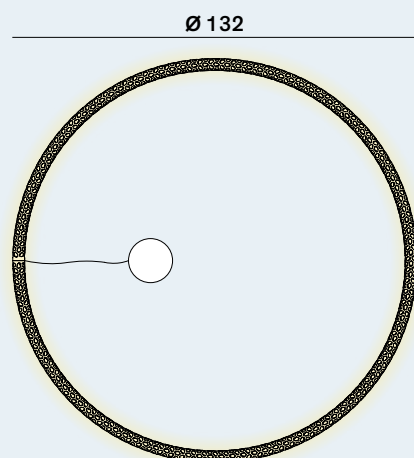

Squiggle: Suspension

cod: H1

Light Source	MID POWER LED
Power	40 Watt
Kelvin	2.700, 3.000
Dimmer	push, dali, 0/1-10V, casambi
Lumen	2.800
CRI	90

Squiggle: Suspension

cod: H2

Light Source	MID POWER LED
Power	56 Watt
Kelvin	2.700, 3.000
Dimmer	push, dali, 0/1-10V, casambi
Lumen	3.900
CRI	90

Squiggle: Suspension

cod: H3

Light Source	MID POWER LED
Power	67 Watt
Kelvin	2.700, 3.000
Dimmer	push, dali, 0/1-10V, casambi
Lumen	4.600
CRI	90

Squiggle: Suspension

cod: H4

Light Source	MID POWER LED
Power	67 Watt
Kelvin	2.700, 3.000
Dimmer	push, dali, 0/1-10V, casambi
Lumen	4.600
CRI	90

Catalogue

Squiggle: Suspension

cod: H5

Light Source	MID POWER LED
Power	95 Watt
Kelvin	2.700, 3.000
Dimmer	push, dali, 0/1-10V, casambi
Lumen	6.500
CRI	90

Squiggle: Suspension

cod: H6

Light Source	MID POWER LED + G4 36° LED
Power	7,5 Watt
Kelvin	2.700
Lumen	480
CRI	90