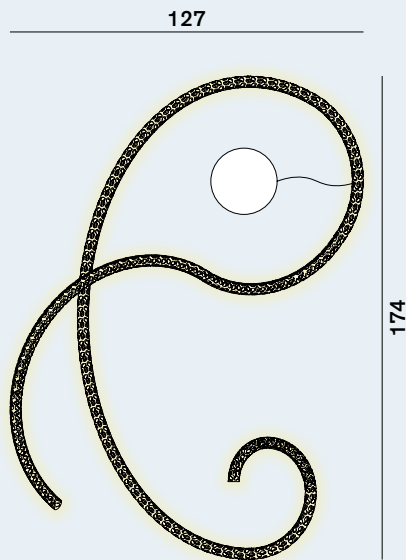

Squiggle: Suspension

cod: H1

Light Source	MID POWER LED
Power	40 Watt
Kelvin	2.700, 3.000
Dimmer	push, dali, 0/1-10V, casambi
Lumen	2.800
CRI	90

Squiggle: Suspension

cod: H2

Light Source	MID POWER LED
Power	56 Watt
Kelvin	2.700, 3.000
Dimmer	push, dali, 0/1-10V, casambi
Lumen	3.900
CRI	90

Squiggle: Suspension

cod: H3

Light Source	MID POWER LED
Power	67 Watt
Kelvin	2.700, 3.000
Dimmer	push, dali, 0/1-10V, casambi
Lumen	4.600
CRI	90

Squiggle: Suspension

cod: H4

Light Source	MID POWER LED
Power	67 Watt
Kelvin	2.700, 3.000
Dimmer	push, dali, 0/1-10V, casambi
Lumen	4.600
CRI	90

Catalogue

Squiggle: Suspension

cod: H5

Light Source	MID POWER LED
Power	95 Watt
Kelvin	2.700, 3.000
Dimmer	push, dali, 0/1-10V, casambi
Lumen	6.500
CRI	90

Squiggle: Suspension

cod: H6

Light Source	MID POWER LED + G4 36° LED
Power	7,5 Watt
Kelvin	2.700
Lumen	480
CRI	90