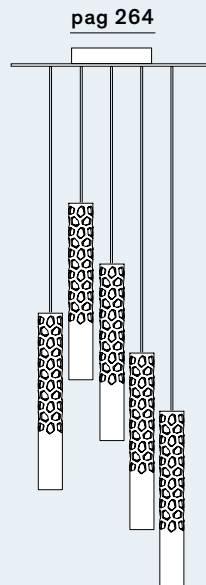

Squiggle: Suspension

cod: H1

Light Source	MID POWER LED
Power	40 Watt
Kelvin	2.700, 3.000
Dimmer	push, dali, 0/1-10V, casambi
Lumen	2.800
CRI	90

Squiggle: Suspension

cod: H2

Light Source	MID POWER LED
Power	56 Watt
Kelvin	2.700, 3.000
Dimmer	push, dali, 0/1-10V, casambi
Lumen	3.900
CRI	90

Squiggle: Suspension

cod: H3

Light Source	MID POWER LED
Power	67 Watt
Kelvin	2.700, 3.000
Dimmer	push, dali, 0/1-10V, casambi
Lumen	4.600
CRI	90

Squiggle: Suspension

cod: H4

Light Source	MID POWER LED
Power	67 Watt
Kelvin	2.700, 3.000
Dimmer	push, dali, 0/1-10V, casambi
Lumen	4.600
CRI	90

Catalogue

Squiggle: Suspension

cod: H5

Light Source	MID POWER LED
Power	95 Watt
Kelvin	2.700, 3.000
Dimmer	push, dali, 0/1-10V, casambi
Lumen	6.500
CRI	90

Squiggle: Suspension

cod: H6

Light Source	MID POWER LED + G4 36° LED
Power	7,5 Watt
Kelvin	2.700
Lumen	480
CRI	90

Squiggle: Suspension

cod: H8

Light Source	MID POWER LED
Power	36 Watt
Kelvin	2.700, 3.000
Dimmer	push, dali, 0/1-10 V, casambi
Lumen	2.500
CRI	90

Class A / A+ / A++

Squiggle: Suspension

cod: H9

Light Source	MID POWER LED
Power	39 Watt
Kelvin	2.700, 3.000
Dimmer	push, dali, 0/1-10 V, casambi
Lumen	2.700
CRI	90