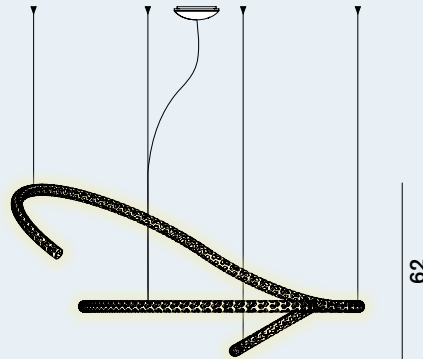

Squiggle: Suspension

cod: H1

Light Source	MID POWER LED
Power	40 Watt
Kelvin	2.700, 3.000
Dimmer	push, dali, 0/1-10V, casambi
Lumen	2.800
CRI	90

Squiggle: Suspension

cod: H2

Light Source	MID POWER LED
Power	56 Watt
Kelvin	2.700, 3.000
Dimmer	push, dali, 0/1-10V, casambi
Lumen	3.900
CRI	90

Squiggle: Suspension

cod: H3

Light Source	MID POWER LED
Power	67 Watt
Kelvin	2.700, 3.000
Dimmer	push, dali, 0/1-10V, casambi
Lumen	4.600
CRI	90

Squiggle: Suspension

cod: H4

Light Source	MID POWER LED
Power	67 Watt
Kelvin	2.700, 3.000
Dimmer	push, dali, 0/1-10V, casambi
Lumen	4.600
CRI	90

Catalogue

Squiggle: Suspension

cod: H5

Light Source	MID POWER LED
Power	95 Watt
Kelvin	2.700, 3.000
Dimmer	push, dali, 0/1-10V, casambi
Lumen	6.500
CRI	90

Squiggle: Suspension

cod: H6

Light Source	MID POWER LED + G4 36° LED
Power	7,5 Watt
Kelvin	2.700
Lumen	480
CRI	90