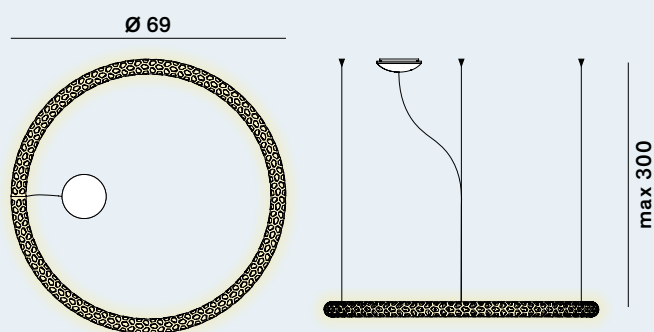

Squiggle: Suspension

cod: H1

Light Source	MID POWER LED
Power	40 Watt
Kelvin	2.700, 3.000
Dimmer	push, dali, 0/1-10V, casambi
Lumen	2.800
CRI	90

Squiggle: Suspension

cod: H2

Light Source	MID POWER LED
Power	56 Watt
Kelvin	2.700, 3.000
Dimmer	push, dali, 0/1-10V, casambi
Lumen	3.900
CRI	90

Squiggle: Suspension

cod: H3

Light Source	MID POWER LED
Power	67 Watt
Kelvin	2.700, 3.000
Dimmer	push, dali, 0/1-10V, casambi
Lumen	4.600
CRI	90

Squiggle: Suspension

cod: H4

Light Source	MID POWER LED
Power	67 Watt
Kelvin	2.700, 3.000
Dimmer	push, dali, 0/1-10V, casambi
Lumen	4.600
CRI	90

Catalogue

Squiggle: Suspension

cod: H5

Light Source	MID POWER LED
Power	95 Watt
Kelvin	2.700, 3.000
Dimmer	push, dali, 0/1-10V, casambi
Lumen	6.500
CRI	90

Squiggle: Suspension

cod: H6

Light Source	MID POWER LED + G4 36° LED
Power	7,5 Watt
Kelvin	2.700
Lumen	480
CRI	90