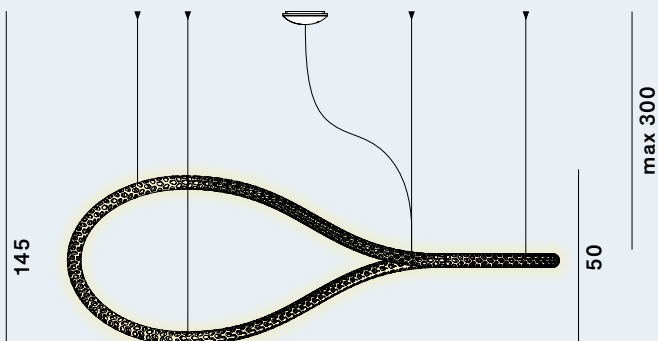

Squiggle: Suspension

cod: H1

Light Source	MID POWER LED
Power	40 Watt
Kelvin	2.700, 3.000
Dimmer	push, dali, 0/1-10V, casambi
Lumen	2.800
CRI	90

Squiggle: Suspension

cod: H2

Light Source	MID POWER LED
Power	56 Watt
Kelvin	2.700, 3.000
Dimmer	push, dali, 0/1-10V, casambi
Lumen	3.900
CRI	90

Squiggle: Suspension

cod: H3

Light Source	MID POWER LED
Power	67 Watt
Kelvin	2.700, 3.000
Dimmer	push, dali, 0/1-10V, casambi
Lumen	4.600
CRI	90

Squiggle: Suspension

cod: H4

Light Source	MID POWER LED
Power	67 Watt
Kelvin	2.700, 3.000
Dimmer	push, dali, 0/1-10V, casambi
Lumen	4.600
CRI	90

Catalogue

Squiggle: Suspension

cod: H5

Light Source	MID POWER LED
Power	95 Watt
Kelvin	2.700, 3.000
Dimmer	push, dali, 0/1-10V, casambi
Lumen	6.500
CRI	90

Squiggle: Suspension

cod: H6

Light Source	MID POWER LED + G4 36° LED
Power	7,5 Watt
Kelvin	2.700
Lumen	480
CRI	90