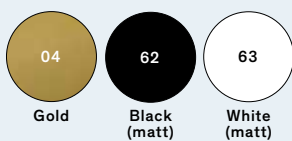

Squiggle: Suspension

cod: H8

Light Source	MID POWER LED
Power	36 Watt
Kelvin	2.700, 3.000
Dimmer	push, dali, 0/1-10 V, casambi
Lumen	2.500
CRI	90

Class A / A+ / A++

Squiggle: Suspension

cod: H9

Light Source	MID POWER LED
Power	39 Watt
Kelvin	2.700, 3.000
Dimmer	push, dali, 0/1-10 V, casambi
Lumen	2.700
CRI	90

Class A / A+ / A++

Catalogue