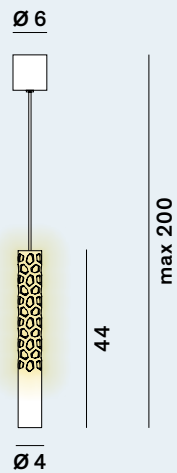

Squiggle: Suspension

cod: H1

Light Source	MID POWER LED
Power	40 Watt
Kelvin	2.700, 3.000
Dimmer	push, dali, 0/1-10V, casambi
Lumen	2.800
CRI	90

Squiggle: Suspension

cod: H2

Light Source	MID POWER LED
Power	56 Watt
Kelvin	2.700, 3.000
Dimmer	push, dali, 0/1-10V, casambi
Lumen	3.900
CRI	90

Squiggle: Suspension

cod: H3

Light Source	MID POWER LED
Power	67 Watt
Kelvin	2.700, 3.000
Dimmer	push, dali, 0/1-10V, casambi
Lumen	4.600
CRI	90

Squiggle: Suspension

cod: H4

Light Source	MID POWER LED
Power	67 Watt
Kelvin	2.700, 3.000
Dimmer	push, dali, 0/1-10V, casambi
Lumen	4.600
CRI	90

Catalogue

Squiggle: Suspension

cod: H5

Light Source	MID POWER LED
Power	95 Watt
Kelvin	2.700, 3.000
Dimmer	push, dali, 0/1-10V, casambi
Lumen	6.500
CRI	90

Squiggle: Suspension

cod: H6

Light Source	MID POWER LED + G4 36° LED
Power	7,5 Watt
Kelvin	2.700
Lumen	480
CRI	90

Squiggle: Suspension

cod: H8

Light Source	MID POWER LED
Power	36 Watt
Kelvin	2.700, 3.000
Dimmer	push, dali, 0/1-10 V, casambi
Lumen	2.500
CRI	90

Class A / A+ / A++

Squiggle: Suspension

cod: H9

Light Source	MID POWER LED
Power	39 Watt
Kelvin	2.700, 3.000
Dimmer	push, dali, 0/1-10 V, casambi
Lumen	2.700
CRI	90