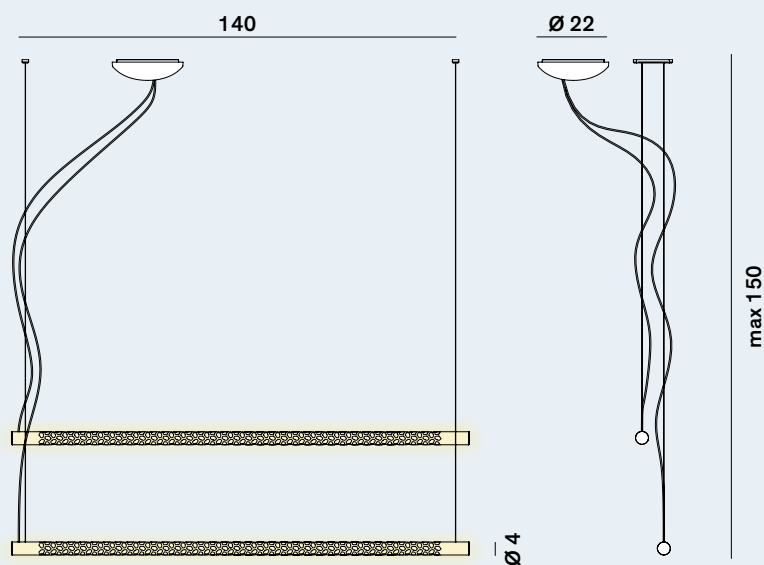

Squiggle: Suspension

cod: H10

Light Source	MID POWER LED
Power	72 Watt
Kelvin	2.700, 3.000
Dimmer	push, dali, 0/1-10 V, casambi
Lumen	5.050
CRI	90