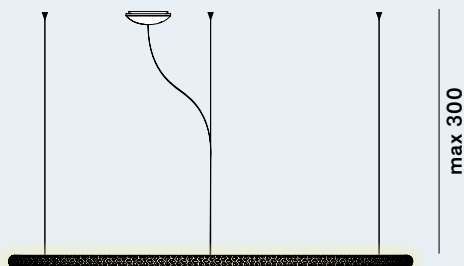

Squiggle: Suspension

cod: H1

Light Source	MID POWER LED
Power	40 Watt
Kelvin	2.700, 3.000
Dimmer	push, dali, 0/1-10V, casambi
Lumen	2.800
CRI	90

Squiggle: Suspension

cod: H2

Light Source	MID POWER LED
Power	56 Watt
Kelvin	2.700, 3.000
Dimmer	push, dali, 0/1-10V, casambi
Lumen	3.900
CRI	90

Squiggle: Suspension

cod: H3

Light Source	MID POWER LED
Power	67 Watt
Kelvin	2.700, 3.000
Dimmer	push, dali, 0/1-10V, casambi
Lumen	4.600
CRI	90

Squiggle: Suspension

cod: H4

Light Source	MID POWER LED
Power	67 Watt
Kelvin	2.700, 3.000
Dimmer	push, dali, 0/1-10V, casambi
Lumen	4.600
CRI	90