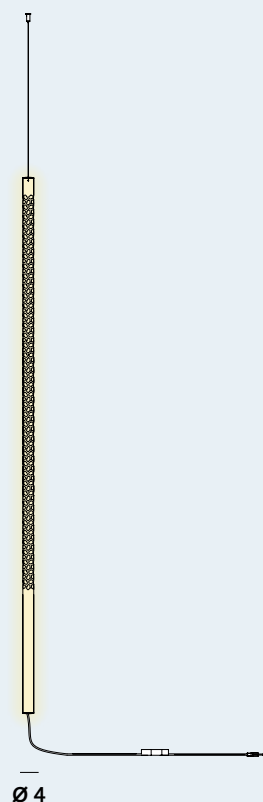

Squiggle: Suspension

cod: H12

Light Source	MID POWER LED
Power	34 Watt
Kelvin	2.700, 3.000
Dimmer	foot
Lumen	2.400
CRI	90

Class A / A+ / A++