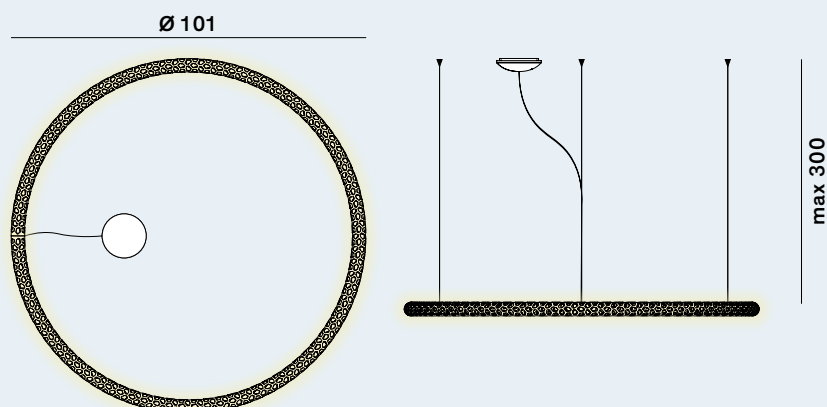

Squiggle: Suspension

cod: H1

Light Source	MID POWER LED
Power	40 Watt
Kelvin	2.700, 3.000
Dimmer	push, dali, 0/1-10V, casambi
Lumen	2.800
CRI	90

Squiggle: Suspension

cod: H2

Light Source	MID POWER LED
Power	56 Watt
Kelvin	2.700, 3.000
Dimmer	push, dali, 0/1-10V, casambi
Lumen	3.900
CRI	90

Squiggle: Suspension

cod: H3

Light Source	MID POWER LED
Power	67 Watt
Kelvin	2.700, 3.000
Dimmer	push, dali, 0/1-10V, casambi
Lumen	4.600
CRI	90

Squiggle: Suspension

cod: H4

Light Source	MID POWER LED
Power	67 Watt
Kelvin	2.700, 3.000
Dimmer	push, dali, 0/1-10V, casambi
Lumen	4.600
CRI	90

Catalogue

Squiggle: Suspension

cod: H5

Light Source	MID POWER LED
Power	95 Watt
Kelvin	2.700, 3.000
Dimmer	push, dali, 0/1-10V, casambi
Lumen	6.500
CRI	90

Squiggle: Suspension

cod: H6

Light Source	MID POWER LED + G4 36° LED
Power	7,5 Watt
Kelvin	2.700
Lumen	480
CRI	90