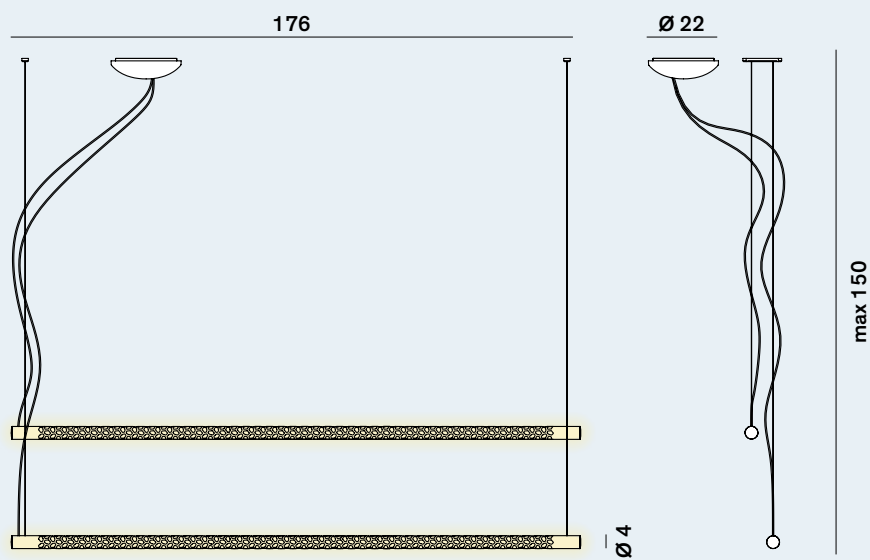

Class A / A+ / A++

Catalogue

Squiggle: Suspension

cod: H10

Light Source	MID POWER LED
Power	72 Watt
Kelvin	2.700, 3.000
Dimmer	push, dali, 0/1-10 V, casambi
Lumen	5.050
CRI	90

Squiggle: Suspension

cod: H11

Light Source	MID POWER LED
Power	78 Watt
Kelvin	2.700, 3.000
Dimmer	push, dali, 0/1-10 V, casambi
Lumen	5.500
CRI	90