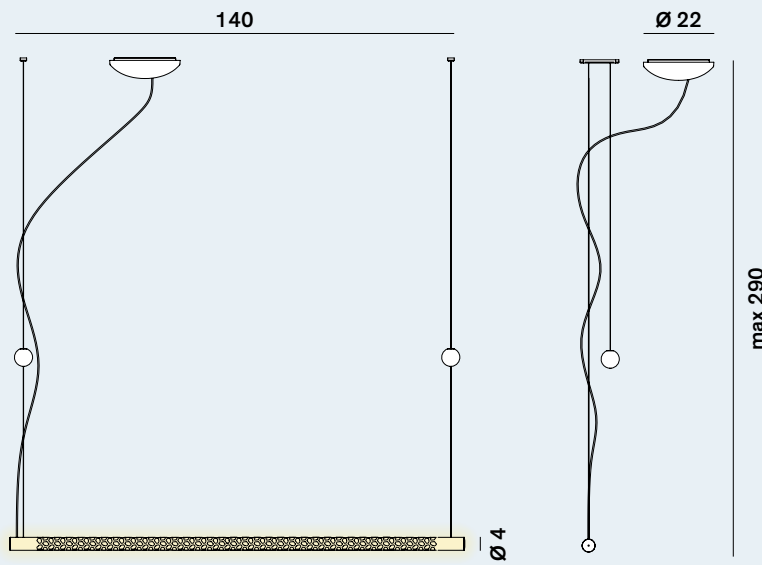

Squiggle: Suspension

cod: H8

Light Source	MID POWER LED
Power	36 Watt
Kelvin	2.700, 3.000
Dimmer	push, dali, 0/1-10 V, casambi
Lumen	2.500
CRI	90

Class A / A+ / A++