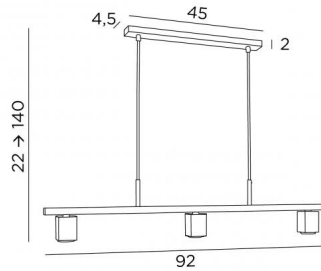

GEMINI 3

GEMINI 3 in brushed bronze

Suspension with three GU10 spotlights. Also available with 5 or 6 spotlights. Adjustable in height when mounting. Dimmable and without transformer. To be placed above a desk, a table or a work plan

OVERALL SIZES

H22cm→140cm L92 x 5cm

Spotlight : #5cm H6,9cm

BASE

45 x 4,5 x 2cm

TECHNICAL DATA

Three GU10 fittings

Dimmable suspension

Hanger length : 92cm

Distance between spotlights : 40cm

Distance between tubes : 37cm

Suspension adjustable in height during installation

On request : longer suspension tubes

A fixing plate for the ceiling base ([plan in PDF](#))