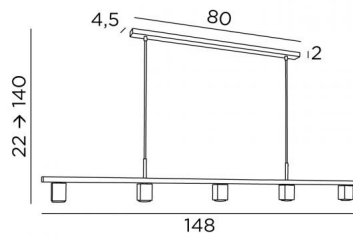

## GEMINI 5

GEMINI 5 in brushed bronze

Suspension with five GU10 spotlights. Also available with 3 or 6 spotlights. Adjustable in height when mounting. Dimmable and without transformer. To be placed above a desk, a table or a work plan

### OVERALL SIZES

H22cm→140cm L148 x 5cm

Spotlight : #5cm H6,9cm

### BASE

80 x 4,5 x 2cm

### TECHNICAL DATA

Five GU10 fittings

Dimmable suspension

Hanger length : 148cm

Distance between spotlights : 34cm

Distance between tubes : 68cm

Suspension adjustable in height during installation

On request : longer suspension tubes