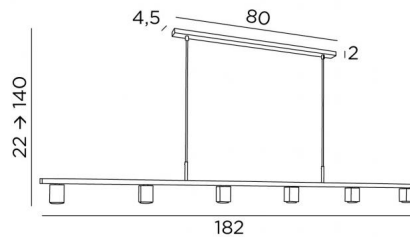

GEMINI 6

GEMINI 6 in brushed nickel

Suspension with six GU10 spotlights. Also available with 3 or 5 spotlights. Adjustable in height when mounting. Dimmable and without transformer. To be placed above a desk, a table or a work plan

OVERALL SIZES

H22cm→140cm L182 x 5cm

Spotlight : #5cm H6,9cm

BASE

80 x 4,5 x 2cm

TECHNICAL DATA

Six GU10 fittings

Dimmable suspension

Hanger length : 182cm

Distance between spotlights : 34cm

Distance between tubes : 68cm

Suspension adjustable in height during installation

On request : longer suspension tubes

A fixing plate for the ceiling base ([plan in PDF](#))