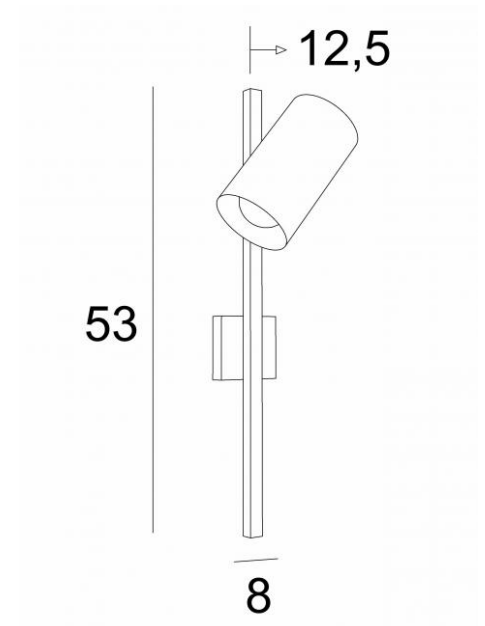

JONAS

JONAS in structured black

Very contemporary wall lamp. Simple and efficient lighting. Very practical near a bed and can be used as a reading lamp. This wall lamp also exists with the same adjustable spotlight as a table or reading lamp, see [MIDAS](#) or [ULYSSE](#)

OVERALL SIZES

H53cm L9→16cm |→12,5cm

BASE

#7,5 x 2cm

TECHNICAL DATA

One E27 fitting

The spotlight is adjustable through 270°

Spotlight : Ø9cm L16cm

Dimmable wall lamp

Delivered with a cable of 2m + plug

A switch on request

A fixing plate for the wall box ([plan in PDF](#))

Mandatory use of a LED bulb (safety)

AVAILABLE METAL FINISHES AND CODES

02 - Structured black - 1630 002