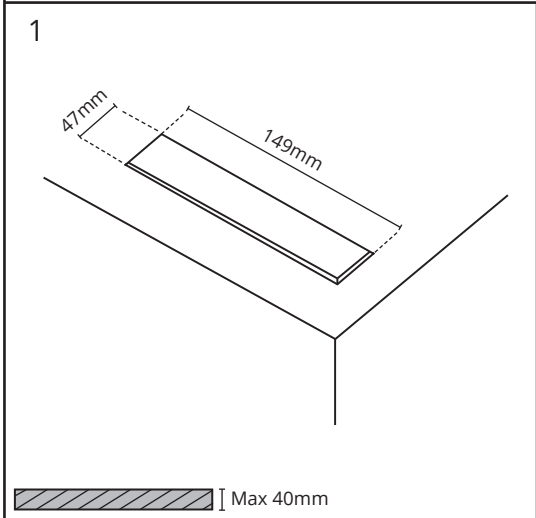

Dipswitch

	ON	ON	ON	ON	ON	ON
	1 2 3	1 2 3	1 2 3	1 2 3	1 2 3	1 2 3
mA	200	250	300	350	400	450
lm	100%	125%	150%	×	×	×
W	8	10	12			

UGR<19 max 200mA

NORWAY
SG Armaturen AS
 Skytterheia 25
 N-4790 Lillesand