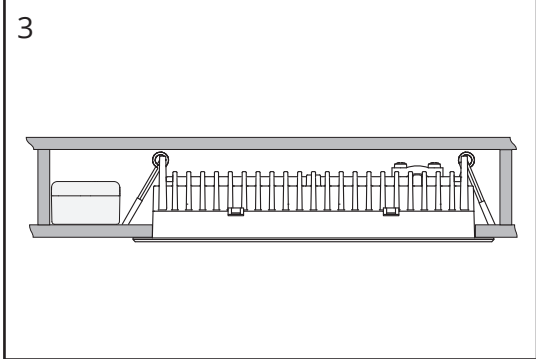

Dipswitch

	ON	ON	ON	ON	ON	ON
	1 2 3	1 2 3	1 2 3	1 2 3	1 2 3	1 2 3
mA	200	250	300	350	400	450
lm	100%	125%	150%	×	×	×
W	8	10	12			

UGR<19 max 200mA

NORWAY
SG Armaturen AS
 Skytterheia 25
 N-4790 Lillesand