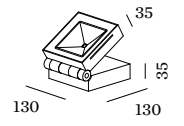

X-BEAM

OUTDOOR FLOOR PROJECTOR

snoot

1.0

LED COB 25W | phase-cut dim
220-240VAC | 50-60Hz | incl. driver
aluminium powder coated

IP65 0-110° A 120° SDCM2 L80I60K 1.19kg

3000K | >80 CRI | 1600lm

	CODE
	700374D4
	700374A4
	700374B4