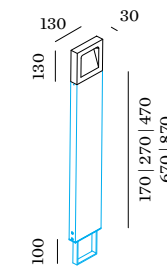

FIFTY FIFTY

OUTDOOR
FLOOR SURFACE

1.0

LED COB 8W | phase-cut dim
220-240VAC | 50-60Hz | incl. driver
aluminium powder coated

IP65 SDCM2 L80|60K 1.23kg

3000K | >80 CRI | 310lm

	CODE
	756174D4
	756174A4

ALWAYS USE

pole with fixation plate

	CODE
170	910013_0
270	910014_0
470	910016_0
670	910018_0
870	910010_0

	CODE
	D
	A

1.0

LED COB 8W | phase-cut dim
220-240VAC | 50-60Hz | incl. driver
aluminium powder coated

IP65 SDCM2 L80|60K 1.23kg