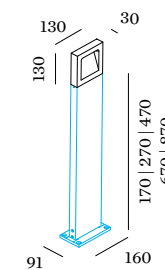

FIFTY FIFTY

OUTDOOR
FLOOR SURFACE

1.0

LED COB 8W | phase-cut dim
220-240VAC | 50-60Hz | incl. driver
aluminium powder coated

IP65 SDCM2 L80|60K 1.23kg

3000K | >80 CRI | 310lm

	CODE
	756174D4
	756174A4

ALWAYS USE

pole with fixation plate

	CODE
170	910013_0
270	910014_0
470	910016_0
670	910018_0
870	910010_0

	CODE
	D
	A

1.0

LED COB 8W | phase-cut dim
220-240VAC | 50-60Hz | incl. driver
aluminium powder coated

IP65 SDCM2 L80|60K 1.23kg