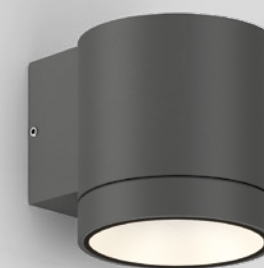

TAIO

OUTDOOR
WALL SURFACE

213

311

587

597

1.0

1.0

2.0

W

Q

A

B

1.0

LED COB 12W | phase-cut dim
220-240VAC | 50-60Hz | incl. driver
aluminium powder coated
opal glass convex lens
protector glass

IP65 Δ 105° SDCM2 L80/50K 0.48kg

	CODE
	180584W
	180584A
	180584Q
	180584B

LIGHT COLOUR	LUMEN CRI	CODE
2700K	430 >90	3
3000K	460 >90	5

2.0

2x LED COB 11W | phase-cut dim
220-240VAC | 50-60Hz | incl. driver
aluminium powder coated
opal glass convex lens
protector glass