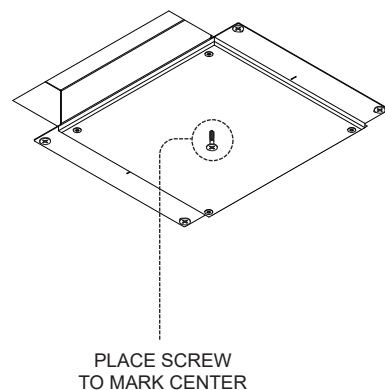

Gypsum fibreboard 290x280

12293030

REMOVE CENTER SCREW AND
DRILL HOLE DIAMETER
ACCORDING TO
INSTALLATION INSTRUCTION
OF FIXTURE