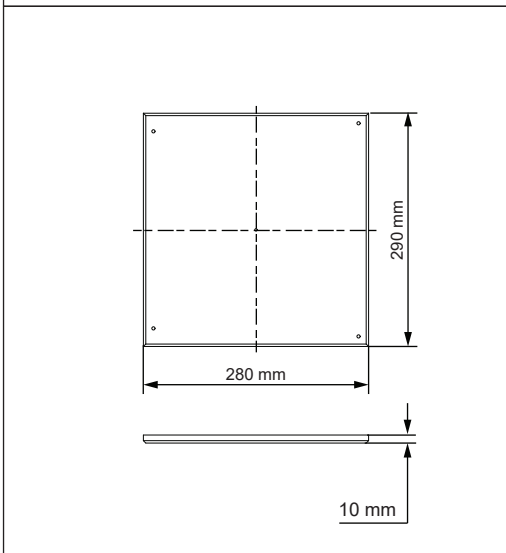

Gypsum fibreboard 290x280

12293030

REMOVE CENTER SCREW AND
DRILL HOLE DIAMETER
ACCORDING TO
INSTALLATION INSTRUCTION
OF FIXTURE