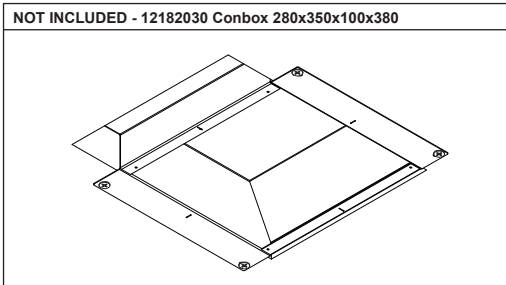

Gypsum fibreboard 290x280

12293030

REMOVE CENTER SCREW AND
DRILL HOLE DIAMETER
ACCORDING TO
INSTALLATION INSTRUCTION
OF FIXTURE