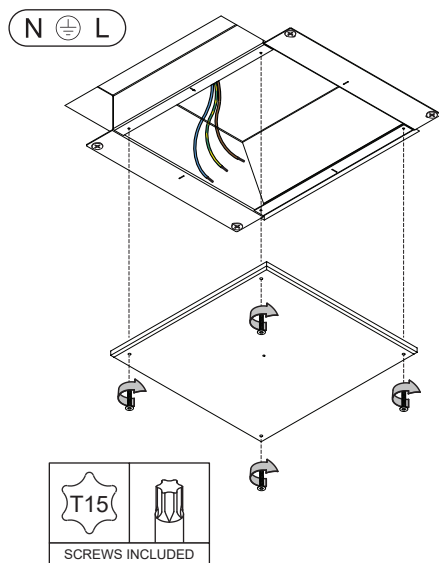

Gypsum fibreboard 290x280

12293030

REMOVE CENTER SCREW AND
DRILL HOLE DIAMETER
ACCORDING TO
INSTALLATION INSTRUCTION
OF FIXTURE