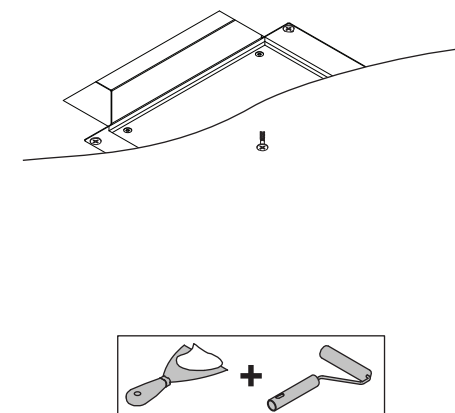

Gypsum fibreboard 290x280

12293030

REMOVE CENTER SCREW AND
DRILL HOLE DIAMETER
ACCORDING TO
INSTALLATION INSTRUCTION
OF FIXTURE